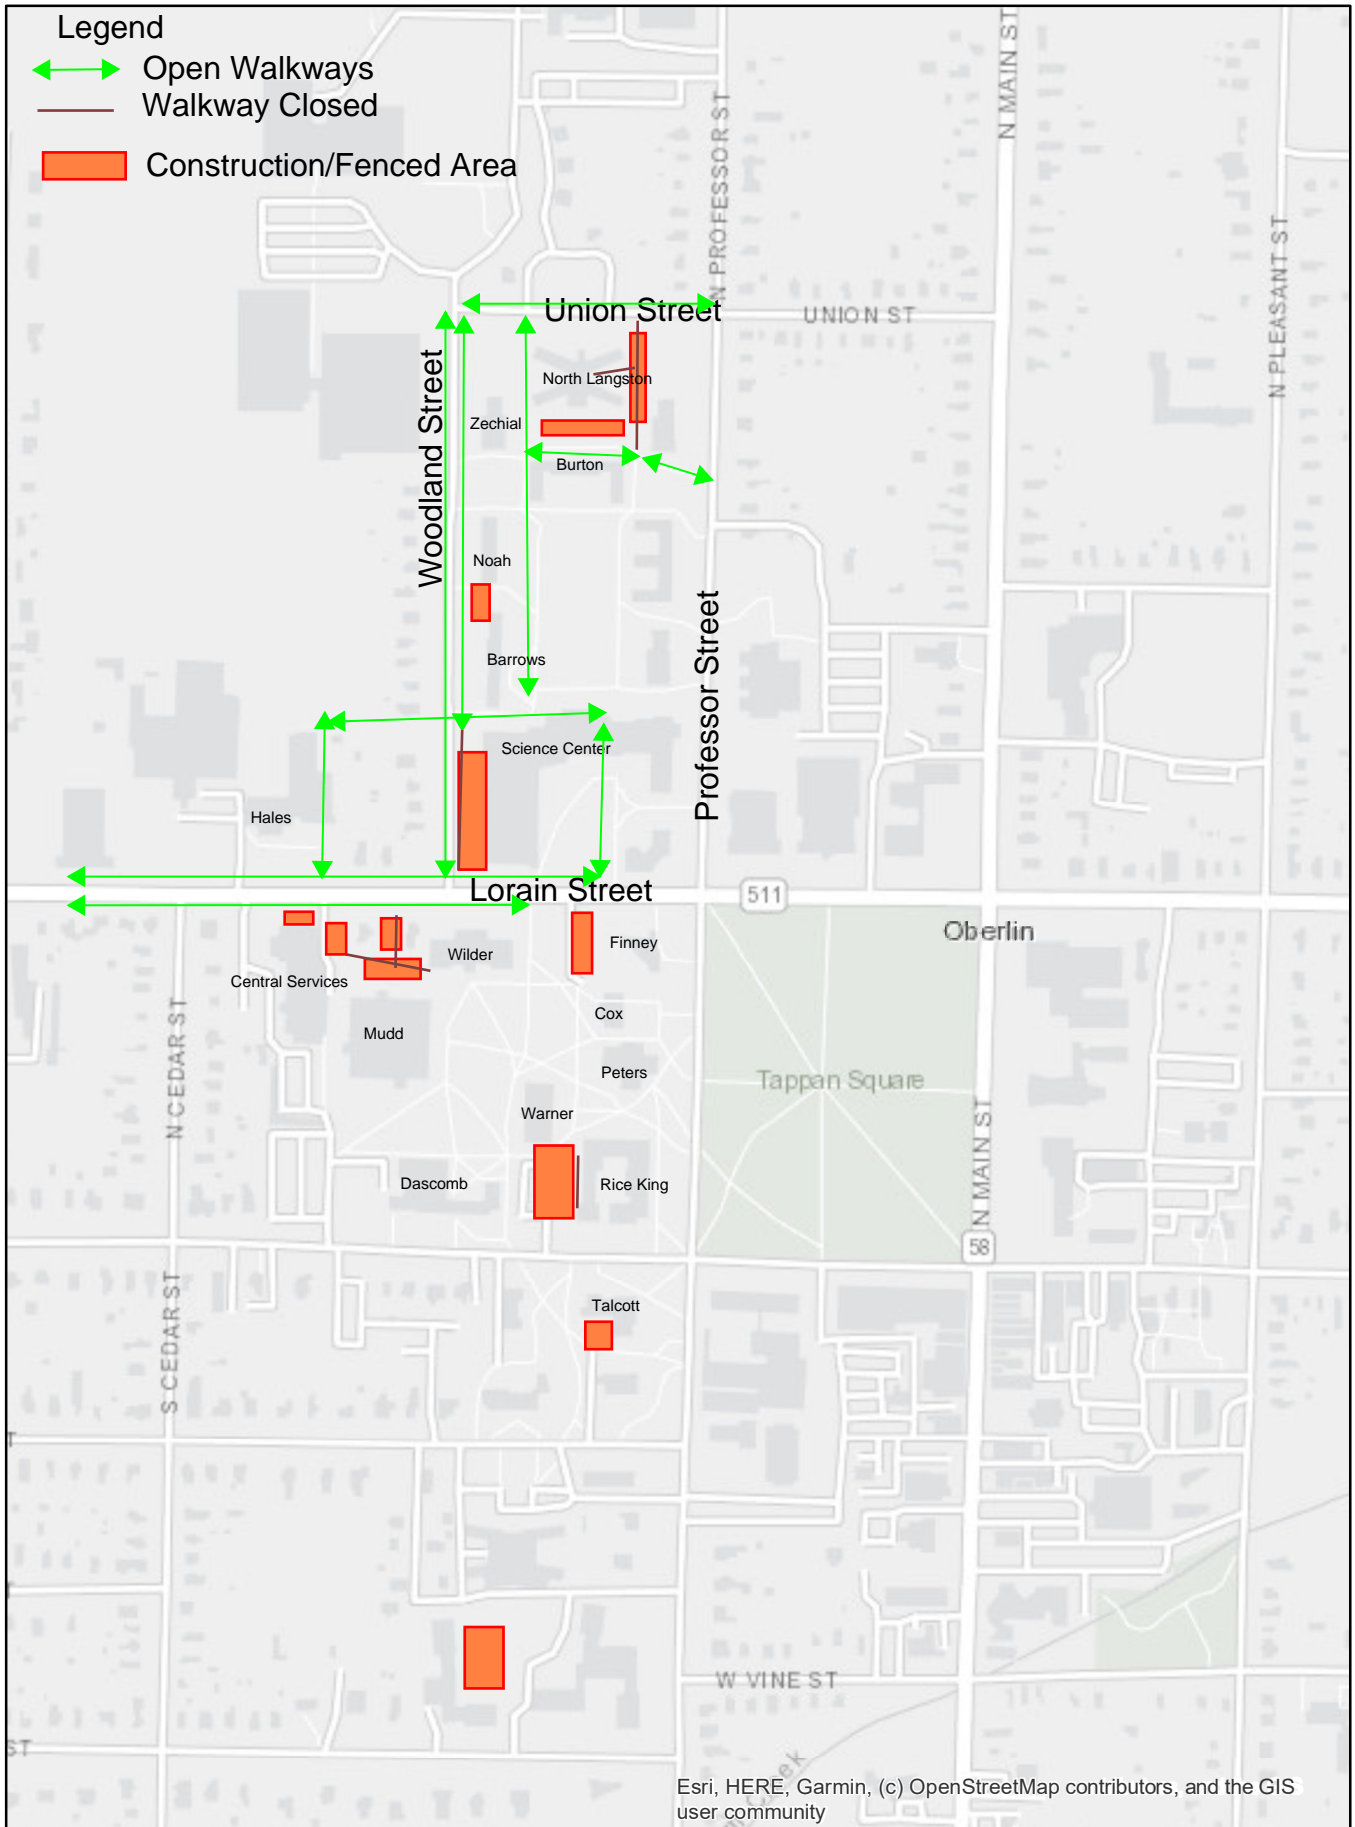

2022 OBERLIN SIP WAYFINDING AUGUST 8 - AUGUST 14

Esri, HERE, Garmin, (c) OpenStreetMap contributors, and the GIS user community